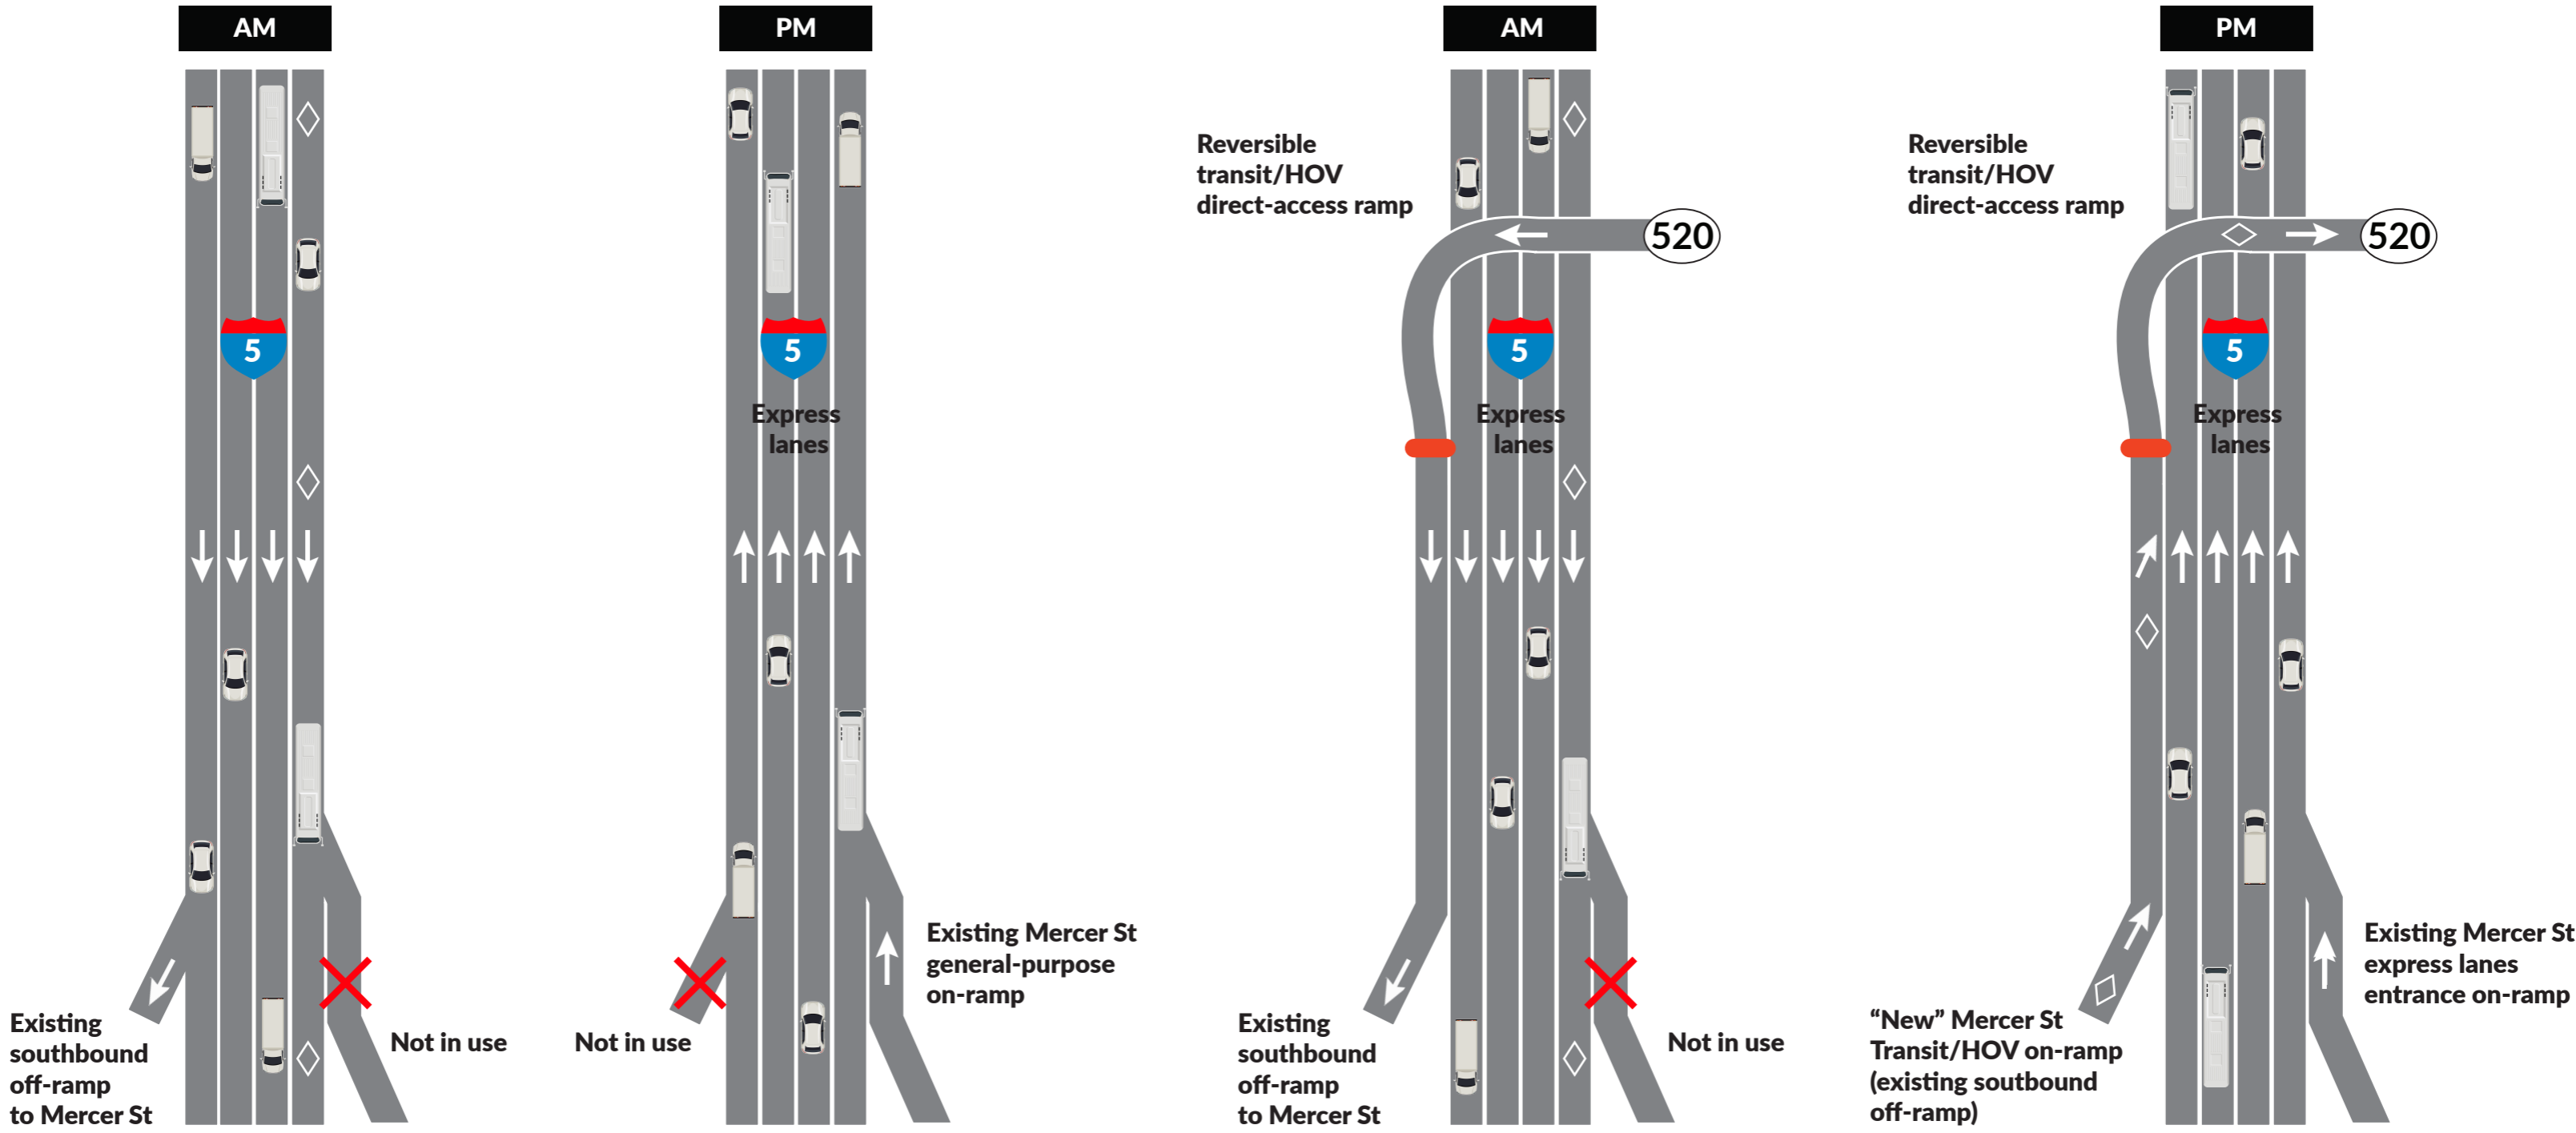

Mercer St. express lanes configuration

current configuration

final configuration (mid 2024)